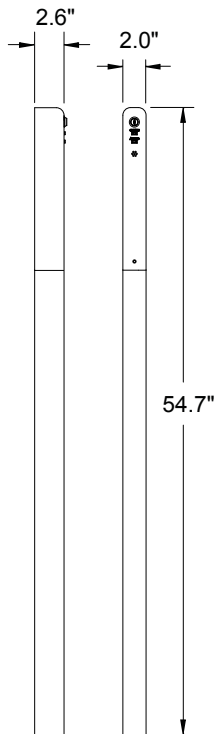

Mechanical Options

- Spacer Mounting Kit (order separately)
- 1 gang Remote Annunciator Plate (included with AT-5200-R1)
- Mullion Mount Remote Annunciator plate (specify AT-5200-R2)

Electrical Options

- MS-1039 Magnetic Door Contacts (optional)
- 80-800 Power Supply (12VDC option)

Technical Information

- 12 VDC @ 500mA
- Direct mounting to doorframe or wall by using optional spacer mounting kit
- Alarm Sound Level - 85dB @ 3 feet

Finishes

- Black with IR Plexiglass cover

Dimensions

Listings and Approvals

Meets ADA Requirements

Detex Limited Warranty

3 Year Limited Manufacturers Warranty

DETEX®
A Century of Security
1923-2023

Detex Corporation
302 Detex Drive
New Braunfels, Texas 78130-3045 USA
PH. (830) 629-2900
(800) 729-3839
FAX (800) 653-3839
<http://www.detex.com>
USA Sales:
marketing@detex.com
International Sales:
export@detex.com

Cancer & Reproductive Harm - www.detex.com/prop65