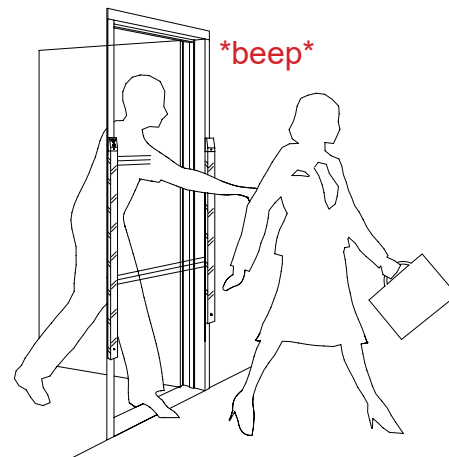

Tailgate Detection System

AT-5200 Series

See the AT-5200 in action
www.detex.com/videos

The Detex AT-5200 Series Tailgate Detection System assures that only one individual enters a secured doorway for each authorized card read; compatible with most card reader technologies the AT-5200 is easy to retrofit. This unique and cost effective optical security system, which uses unique algorithms and infrared sensor beams to detect tailgating, is perfectly suited for areas requiring tighter security. The potential applications for the AT-5200 are unlimited, however typical applications include employee entrances, computer rooms, bank vaults, dorm entrances, and areas with restricted access. Its subtle design does not distract from interior aesthetics and it mounts easily on standard door frames.

Local alarm annunciator

For local digital voice annunciator,
see AT-5600 catalog page

Benefits

- Adds additional security to a restricted area where unauthorized entry must be controlled
- Compatible with most access control systems and easily retrofits, providing enhanced security
- Encourages employees, students, visitors, etc. to maintain access control procedures
- Integrated door prop alarm for additional security
- High throughput easy entry or exit for authorized personnel
- ADA compliant
- Blends in with architectural styling

Features

- Local alarm annunciator; unauthorized access/egress is annunciated locally and with the access control system
- Spacer mounting kit standard, can be used as a raceway for wiring
- Field configurable for card in/card out or card in/free exit operation
- Key switch for local alarm shunt/override
- Alarm can be reset by a remote contact
- Adjustable access period
- Alarm 3 second fixed time/auto reset
- Remote annunciator plates fit in a single gang box
- Alarm status relay for remote annunciation
- Mounts on standard width door frame or wall (80" max width)
- Status indicator lights (Wait or Proceed)
- Tamper Switch